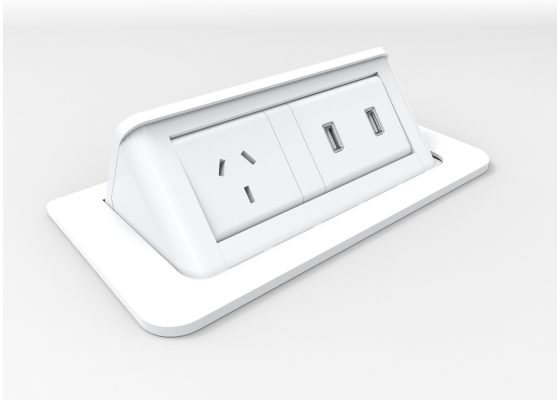

### QI COMPATIBLE WIRELESS CHARGING

- Sits in 80mm Cable Port, or requires additional 80mm Diameter Cut Out in Top
- Links to Cable Basket, Adjoining Power Rail, Wall Starter or Power Pole Kit
- Only Compatible with QI Devices, NOT Compatible with Current Iphone Range

### POP-UP POWER MODULES

- Pop Up for Easy Access to Power and USB Charging
- Folds Away When Not in Use
- Ideal for Single Workstations, Hot Desks or Training Rooms
- Links to Cable Basket, Adjoining Power Rail, Wall Starter or Power Pole Kit