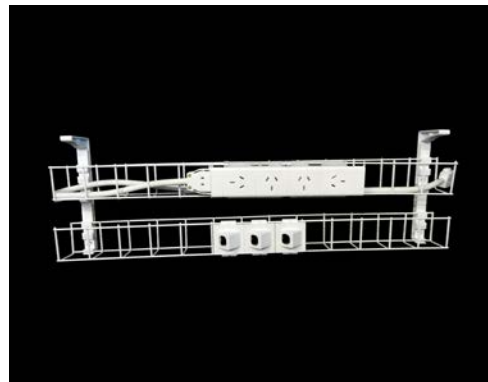

2 Years Warranty
Available in White.

SWBK9504G3D

- 1 x Dual tier cable basket - 950mm
- 1 x Quad auto switched power module
- 1 x GPO clip
- 3 x Data tiles
- 1 x 1.5m Interconnecting lead

UNDER DESK CABLE MANAGEMENT

DUAL TIER CABLE BASKET KITS - 4 GPO + 3 DATA

SWBK12504G3D

- 1 x Dual tier cable basket - 1250mm
- 1 x Quad auto switched power module
- 1 x GPO clip
- 3 x Data tiles
- 1 x 2m Interconnecting lead

2 Years Warranty
Available in White.