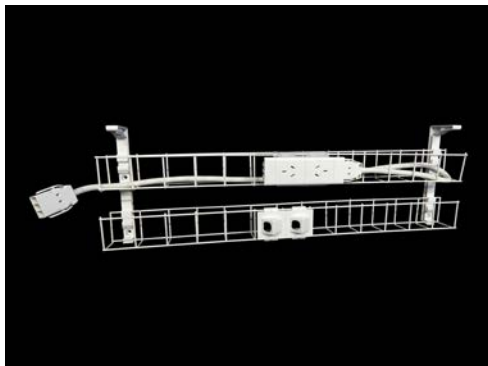

SWBK15502G2D