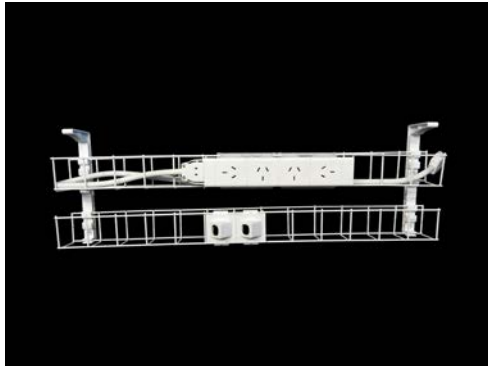

SWBK9504G2D

- 1 x Dual tier cable basket - 950mm
- 1 x Quad auto switched power module
- 1 x GPO clip
- 2 x Data tiles
- 1 x 1.5m Interconnecting lead

SWBK12504G2D

- 1 x Dual tier cable basket - 1250mm
- 1 x Quad auto switched power module
- 1 x GPO clip
- 2 x Data tiles
- 1 x 2m Interconnecting lead

UNDER DESK CABLE MANAGEMENT

DUAL TIER CABLE BASKET KITS - 4 GPO + 2 DATA

TIP: Links to above desk power, flip boxes, in desk power and wireless charging modules.

SWBK15504G2D

- 1 x Dual tier cable basket - 1550mm
- 1 x Quad auto switched power module
- 1 x GPO clip
- 2 x Data tiles
- 1 x 2.5m Interconnecting lead