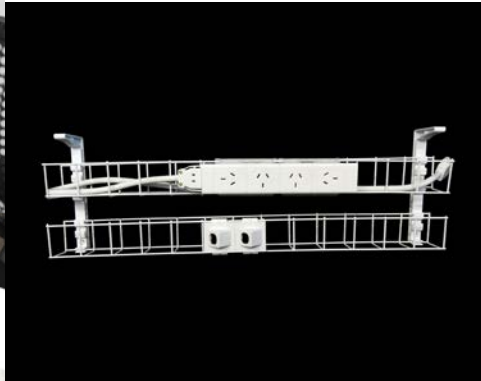

DUAL TIER CABLE BASKET KITS - 4 GPO + 2 DATA

SWBK6504G2D

- 1 x Dual tier cable basket - 650mm
- 1 x Quad auto switched power module
- 1 x GPO clip
- 2 x Data tiles
- 1 x 1.5m Interconnecting lead

2 Years Warranty
Available in White.