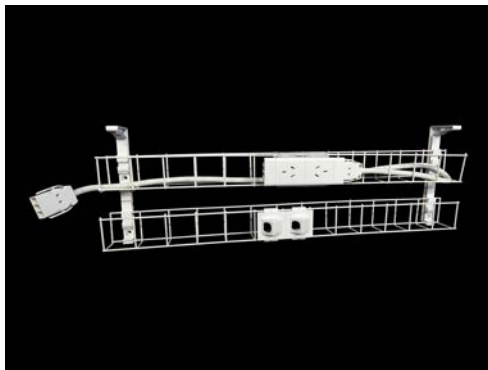

SWBK12502G2D

- 1 x Dual tier cable basket - 1250mm
- 1 x Dual auto switched power module
- 1 x GPO clip
- 2 x Data tiles
- 1 x 2m Interconnecting lead