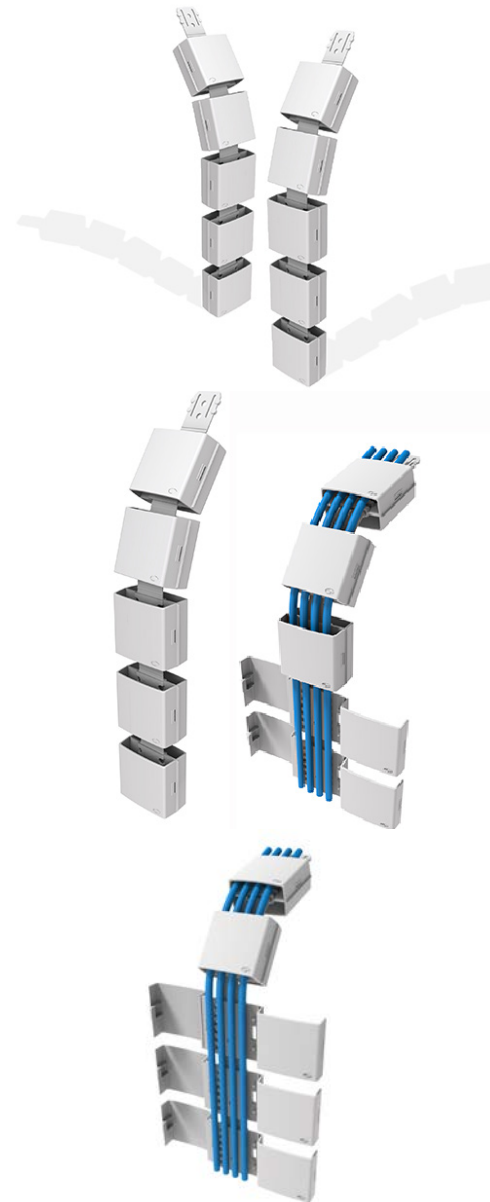

2 Years Warranty
Available in Silver.

POWER POLES & UMBILICALS

UMBILICAL POWER POLES

Flexible and attractive method of carrying wires from ceiling to cable basket or above desk power.

Requires ceiling starter and interconnecting leads.

Includes: Mounting foot for under desk mount

Flat plate for cable tray fixing

SWLINK 401.4

Link 40 Series

1400mm long

Cable tray to workstation for height adjustable tables

Includes: Mounting foot for under desk mount

Flat plate for cable tray fixing

SWLINK 601.4

Link 60 Series

1400mm long

Cable tray to workstation for height adjustable tables

Includes: Mounting foot for under desk mount

Flat plate for cable tray fixing

2 Years Warranty

Available in White.

INTERCONNECTING LEADS

Connecting wall and ceiling starters with workstations, or connecting power between workstations.

SWINTLEAD 500	Interconnecting cable - 500mm - 3 Core
SWINTLEAD 1000	Interconnecting cable - 1000mm - 3 Core
SWINTLEAD 1500	Interconnecting cable - 1500mm - 3 Core
SWINTLEAD 2000	Interconnecting cable - 2000mm - 3 Core
SWINTLEAD 2500	Interconnecting cable - 2500mm - 3 Core
SWINTLEAD 3000	Interconnecting cable - 3000mm - 3 Core
SWINTLEAD 3500	Interconnecting cable - 3500mm - 3 Core
SWINTLEAD 4000	Interconnecting cable - 4000mm - 3 Core
SWINTLEAD 4500	Interconnecting cable - 4500mm - 3 Core
SWINTLEAD 5000	Interconnecting cable - 5000mm - 3 Core
SWINTLEAD 6000	Interconnecting cable - 6000mm - 3 Core