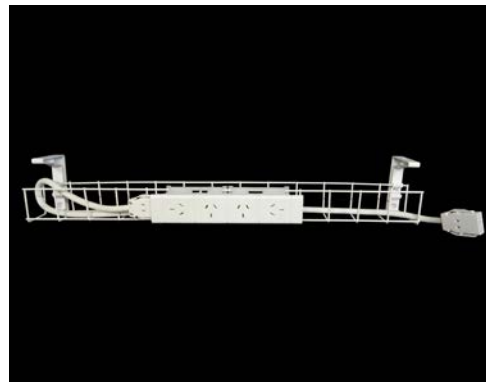

SWBK9504G

1 x Single tier cable basket - 950mm
1 x Quad auto switched power module
1 x GPO clip
1 x 1.5m Interconnecting lead

UNDER DESK CABLE MANAGEMENT

SINGLE TIER CABLE BASKET KITS - 4 GPO

SWBK12504G

1 x Single tier cable basket - 1250mm
1 x Quad auto switched power module
1 x GPO clip
1 x 2m Interconnecting lead

2 Years Warranty
Available in White.

SWBK15504G

1 x Single tier cable basket - 1550mm
1 x Quad auto switched power module
1 x GPO clip
1 x 2.5m Interconnecting lead

DUAL TIER CABLE BASKET KITS - 2 GPO +2 DATA