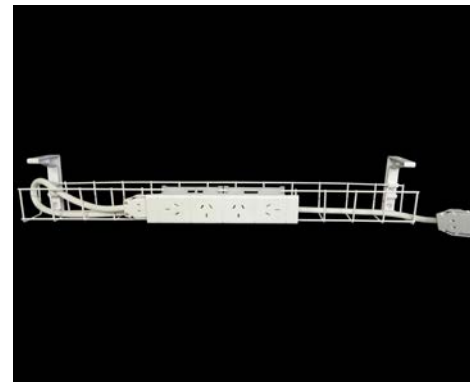

UNDER DESK CABLE MANAGEMENT

SINGLE TIER CABLE BASKET KITS - 2 GPO

TIP: Links to above desk power, flip boxes, in desk power and wireless charging modules.

SWBK15502G

1 x Single tier cable basket - 1550mm
1 x Dual auto switched power module
1 x 2.5m Interconnecting lead

2 Years Warranty
Available in White.

SINGLE TIER CABLE BASKET KITS - 4 GPO

SWBK6504G

1 x Single tier cable basket - 650mm
1 x Quad auto switched power module
1 x GPO clip
1 x 1.5m Interconnecting lead

2 Years Warranty
Available in White.

SWBK9504G

1 x Single tier cable basket - 950mm
1 x Quad auto switched power module
1 x GPO clip
1 x 1.5m Interconnecting lead

UNDER DESK CABLE MANAGEMENT

SINGLE TIER CABLE BASKET KITS - 4 GPO

SWBK12504G

1 x Single tier cable basket - 1250mm
1 x Quad auto switched power module
1 x GPO clip
1 x 2m Interconnecting lead