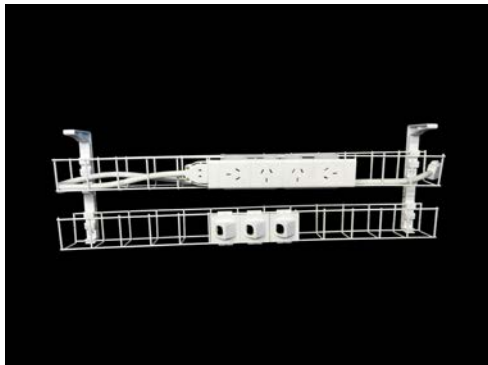

SWBK9504G3D

- 1 x Dual tier cable basket - 950mm
- 1 x Quad auto switched power module
- 1 x GPO clip
- 3 x Data tiles
- 1 x 1.5m Interconnecting lead