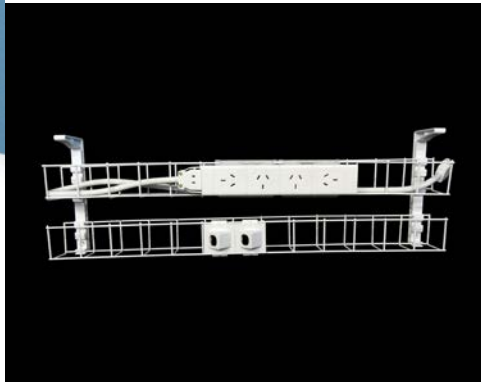

SWBK9504G2D

- 1 x Dual tier cable basket - 950mm
- 1 x Quad auto switched power module
- 1 x GPO clip
- 2 x Data tiles
- 1 x 1.5m Interconnecting lead