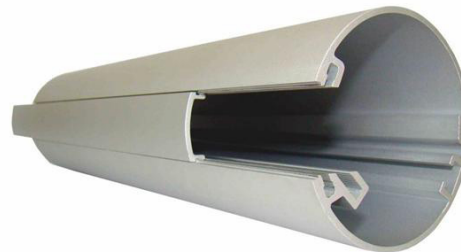

2.1 Power Pole

SW2.8 POWER POLE

2.8m power pole
Anodised finish
Includes: Ceiling kit
Floor bracket and cover

2.8 and 3.3 Power Pole

SW3.3 POWER POLE

3.3m power pole
Anodised finish
Includes: Ceiling kit
Floor bracket and cover