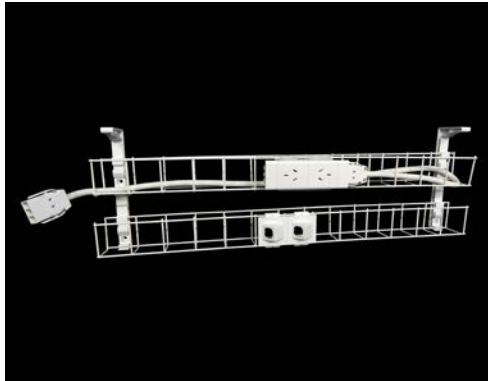

UNDER DESK CABLE MANAGEMENT

DUAL TIER CABLE BASKET KITS - 2 GPO + 2 DATA

SWBK9502G2D

- 1 x Dual tier cable basket - 950mm
- 1 x Dual auto switched power module
- 1 x GPO clip
- 2 x Data tiles
- 1 x 1.5m Interconnecting lead

TIP: Includes data provisions only. Your data specialist is needed for supply of telephone and internet ports. (CAT 5 / CAT 6)

2 Years Warranty
Available in White.