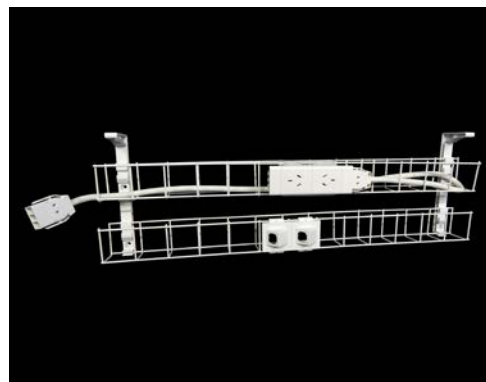

DUAL TIER CABLE BASKET KITS - 2 GPO +2 DATA

Connects to wall starter, adjoining cable basket or power pole kit. Takes power and data.

SWBK6502G2D

1 x Dual tier cable basket - 650mm
1 x Dual auto switched power module
1 x GPO clip
2 x Data tiles
1 x 1.5m Interconnecting lead

2 Years Warranty
Available in White.