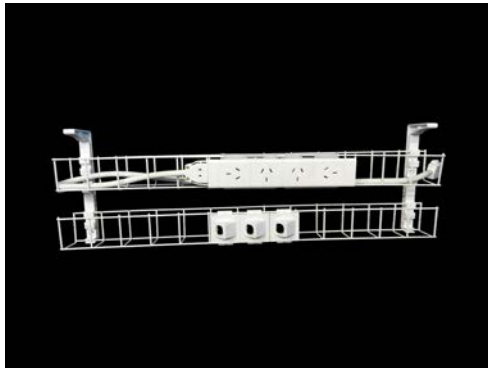

DUAL TIER CABLE BASKET KITS - 4 GPO + 3 DATA

SWBK6504G3D

- 1 x Dual tier cable basket - 650mm
- 1 x Quad auto switched power module
- 1 x GPO clip
- 3 x Data tiles
- 1 x 1.5m Interconnecting lead

2 Years Warranty
Available in White.