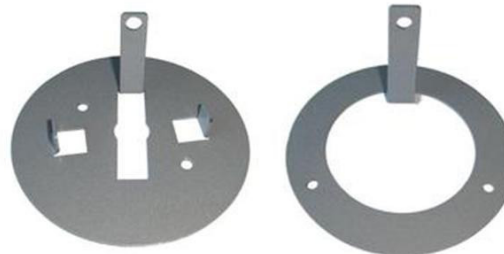

2 Years Warranty
Available in Silver.

POWER POLES - INDIVIDUALLY

Used in conjunction with ceiling starter socket and interconnecting leads.

SW2.1 POWER POLE

2.1m desk to ceiling power pole
Anodised finish
Includes: Ceiling kit
Under desk mounting bracket
Desk grommet and cover

2.1 Power Pole

SW2.8 POWER POLE

2.8m power pole
Anodised finish
Includes: Ceiling kit
Floor bracket and cover

2.8 and 3.3 Power Pole

SW3.3 POWER POLE

3.3m power pole
Anodised finish
Includes: Ceiling kit
Floor bracket and cover