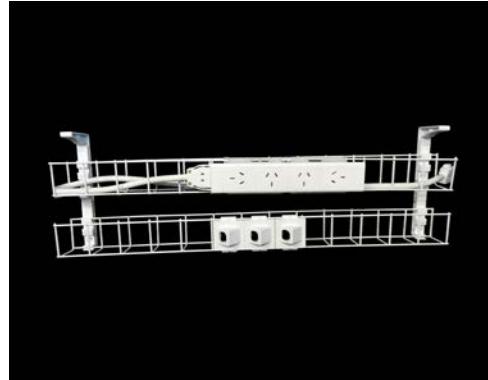

2 Years Warranty
Available in White.

SWBK9504G3D

- 1 x Dual tier cable basket - 950mm
- 1 x Quad auto switched power module
- 1 x GPO clip
- 3 x Data tiles
- 1 x 1.5m Interconnecting lead

UNDER DESK CABLE MANAGEMENT

DUAL TIER CABLE BASKET KITS - 4 GPO + 3 DATA

SWBK12504G3D

- 1 x Dual tier cable basket - 1250mm
- 1 x Quad auto switched power module
- 1 x GPO clip
- 3 x Data tiles
- 1 x 2m Interconnecting lead

2 Years Warranty
Available in White.