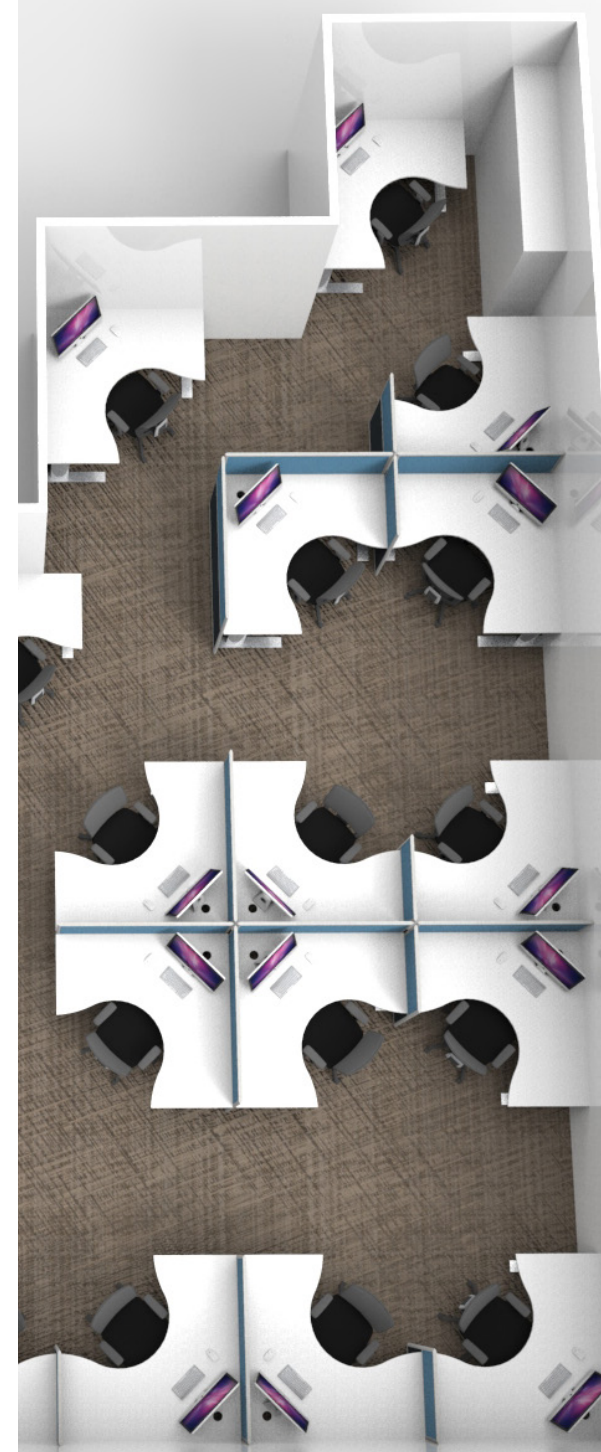

SWFLIP4G3D

Surface mount box
2 x Auto switched GPO
2 x USB charger

2 Years Warranty
Available in White.