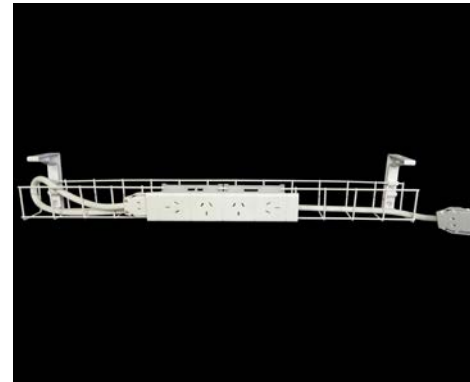

UNDER DESK CABLE MANAGEMENT

SINGLE TIER CABLE BASKET KITS - 2 GPO

TIP: Links to above desk power, flip boxes, in desk power and wireless charging modules.

SWBK15502G

1 x Single tier cable basket - 1550mm
1 x Dual auto switched power module
1 x 2.5m Interconnecting lead

2 Years Warranty
Available in White.

SINGLE TIER CABLE BASKET KITS - 4 GPO

SWBK6504G

1 x Single tier cable basket - 650mm
1 x Quad auto switched power module
1 x GPO clip
1 x 1.5m Interconnecting lead

2 Years Warranty
Available in White.

SWBK9504G

1 x Single tier cable basket - 950mm
1 x Quad auto switched power module
1 x GPO clip
1 x 1.5m Interconnecting lead

UNDER DESK CABLE MANAGEMENT

SINGLE TIER CABLE BASKET KITS - 4 GPO

SWBK12504G

1 x Single tier cable basket - 1250mm
1 x Quad auto switched power module
1 x GPO clip
1 x 2m Interconnecting lead