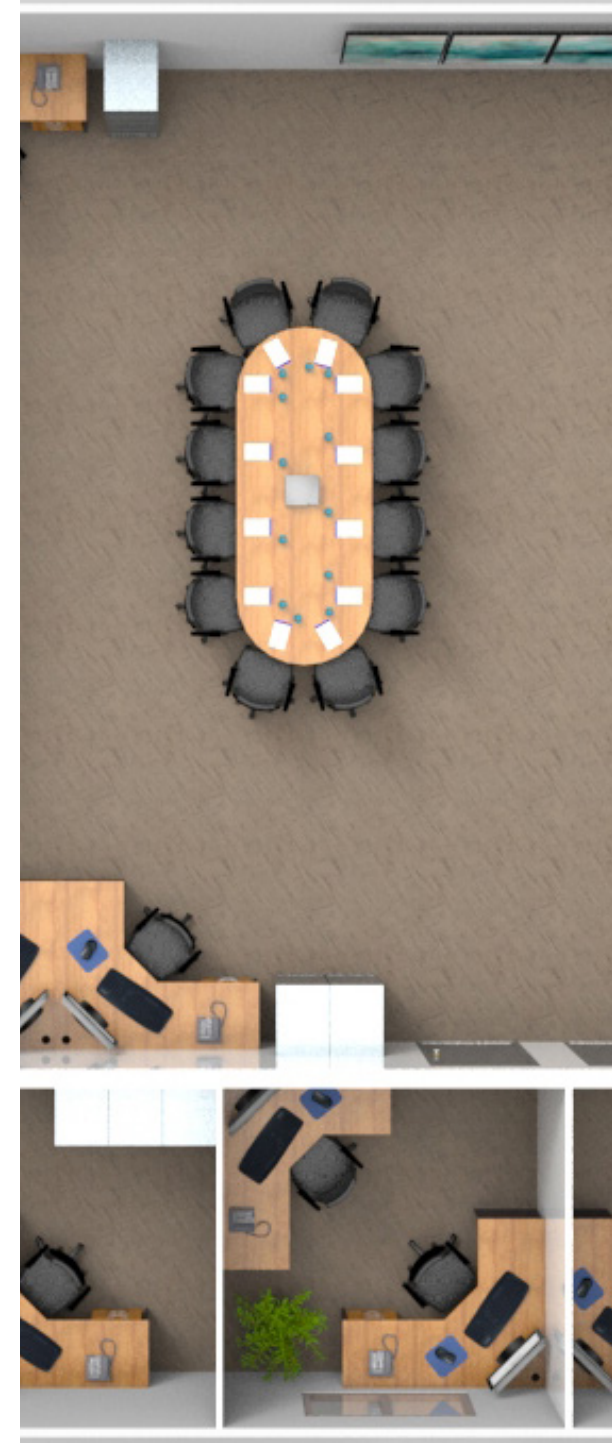

WORKSTATION POWER DUCTING

For managing cables for height adjustable desks.

SWLINK 201.4

Link 20 Series

1400mm long

Cable tray to workstation for height adjustable tables

Includes: Mounting foot for under desk mount

Flat plate for cable tray fixing

SWLINK 401.4

Link 40 Series

1400mm long

Cable tray to workstation for height adjustable tables

Includes: Mounting foot for under desk mount

Flat plate for cable tray fixing

SWLINK 601.4

Link 60 Series

1400mm long

Cable tray to workstation for height adjustable tables

Includes: Mounting foot for under desk mount

Flat plate for cable tray fixing

2 Years Warranty

Available in White.