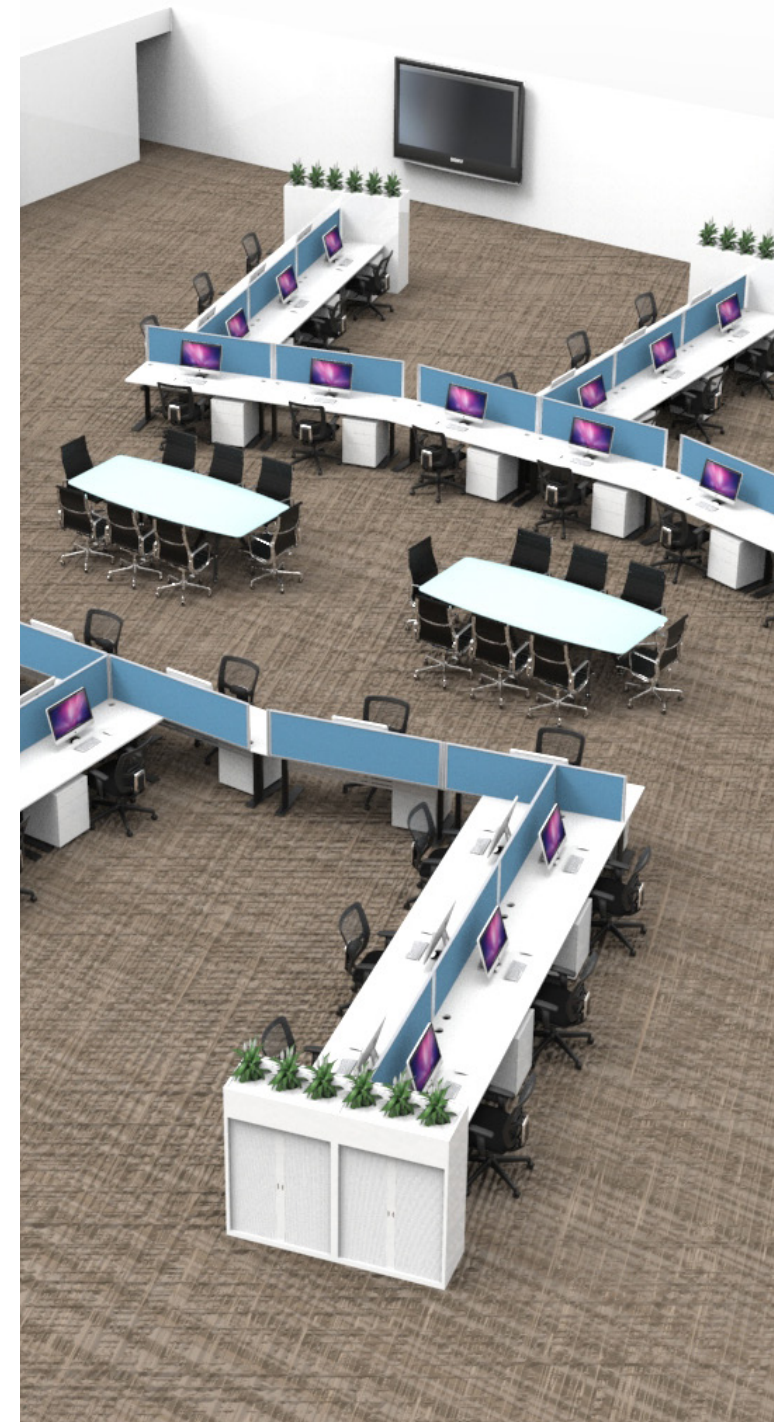

TABLE OF CONTENTS

- UNDER DESK CABLE MANAGEMENT
  - 4-6 Single Tier Basket Kits
  - 6-10 Dual Tier Basket Kits
  - 11 Baskets Sold Separately
- STARTER SOCKETS & SPLITTERS
  - 12 Starter Sockets
  - 13 Splitters
- ABOVE DESK POWER
  - 14-15 Power Rails
- IN DESK POWER
  - 16-17 Flip Boxes
- HOT DESKING POWER
  - 18 In Desk Modules
  - 19 Pop Up Power
- BOARDROOM TABLE BOXES
  - 20 Flip Boxes
- WIRELESS PHONE CHARGING
  - 21 Qi Compatible Charging
- POWER POLES & UMBILICALS
  - 22 Power Pole Kits
  - 23 Power Poles Sold Separately
  - 24 Umbilical Power Poles
  - 25 Workstation Power Ducting
- LEADS & DUCTING
  - 26 Interconnecting Leads & Cable Ducting
- CPU HOLDERS
  - 27 Under Desk Computer Tower Holders