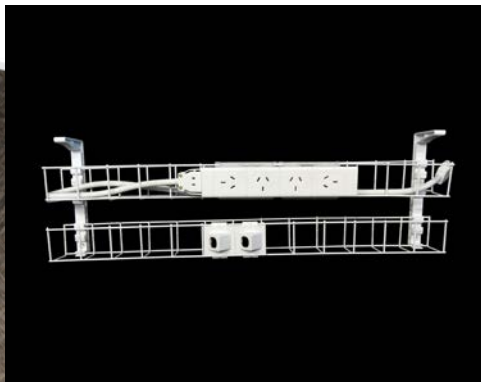

DUAL TIER CABLE BASKET KITS - 4 GPO + 2 DATA

SWBK6504G2D

- 1 x Dual tier cable basket - 650mm
- 1 x Quad auto switched power module
- 1 x GPO clip
- 2 x Data tiles
- 1 x 1.5m Interconnecting lead

2 Years Warranty
Available in White.

SWBK9504G2D

- 1 x Dual tier cable basket - 950mm
- 1 x Quad auto switched power module
- 1 x GPO clip
- 2 x Data tiles
- 1 x 1.5m Interconnecting lead

SWBK12504G2D

- 1 x Dual tier cable basket - 1250mm
- 1 x Quad auto switched power module
- 1 x GPO clip
- 2 x Data tiles
- 1 x 2m Interconnecting lead