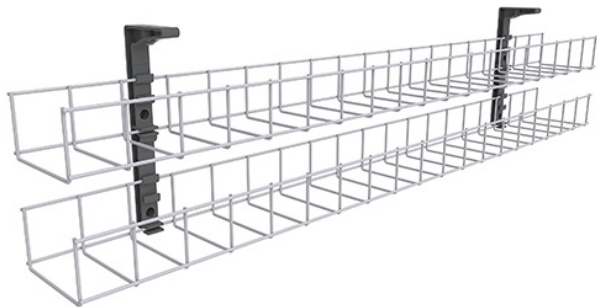

For cable tidy purposes, power leads only.

Single Tier Cable Baskets - Sold Individually

1 x Single Tier Cable Basket Tray
2 x Mounting Brackets

Available in lengths: 650mm, 950mm, 1250mm and 1550mm

DUAL TIER CABLE BASKET

For cable tidy purposes, power and data leads.

Dual Tier Cable Baskets - Sold Individually

1 x Dual Tier Cable Basket Tray
2 x Mounting Brackets

Available in lengths: 650mm, 950mm, 1250mm and 1550mm

Product Codes: