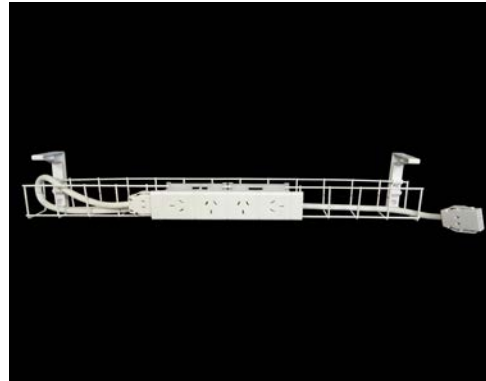

SWBK9504G

1 x Single tier cable basket - 950mm
1 x Quad auto switched power module
1 x GPO clip
1 x 1.5m Interconnecting lead

UNDER DESK CABLE MANAGEMENT

SINGLE TIER CABLE BASKET KITS - 4 GPO

SWBK12504G

1 x Single tier cable basket - 1250mm
1 x Quad auto switched power module
1 x GPO clip
1 x 2m Interconnecting lead

2 Years Warranty
Available in White.

SWBK15504G

1 x Single tier cable basket - 1550mm
1 x Quad auto switched power module
1 x GPO clip
1 x 2.5m Interconnecting lead

DUAL TIER CABLE BASKET KITS - 2 GPO +2 DATA