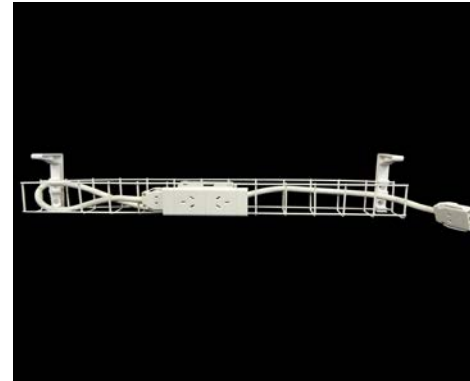

UNDER DESK CABLE MANAGEMENT

SINGLE TIER CABLE BASKET KITS - 2 GPO

TIP: Links to above desk power, flip boxes, in desk power and wireless charging modules.

SWBK15502G

1 x Single tier cable basket - 1550mm
1 x Dual auto switched power module
1 x 2.5m Interconnecting lead

2 Years Warranty
Available in White.