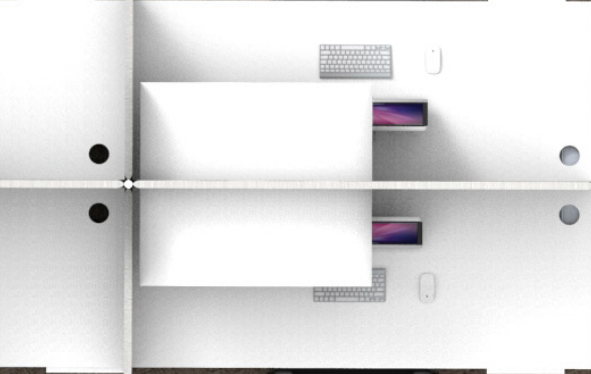

STARTER SOCKETS & SPLITTERS

STARTER SOCKET

TIP: Required to start a power circuit from the wall or ceiling. Can power up to 24 single GPO's.

SWCEIL START

Universal ceiling starter socket