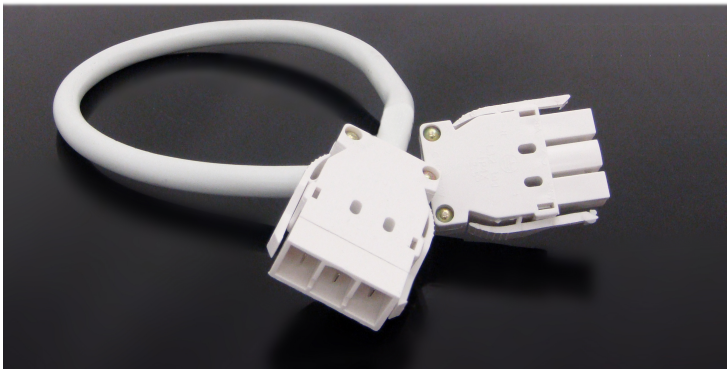

SWINTLEAD 500 - 500mm Length

SWINTLEAD 1000 - 1000mm Length

SWINTLEAD 1500 - 1500mm Length

SWINTLEAD 2000 - 2000mm Length

SWINTLEAD 2500 - 2500mm Length

SWINTLEAD 3000 - 3000mm Length

SWINTLEAD 3500 - 3500mm Length

SWINTLEAD 4000 - 4000mm Length

SWINTLEAD 4500 - 4500mm Length

SWINTLEAD 5000 - 5000mm Length

SWINTLEAD 6000 - 6000mm Length

Single Tier Cable Basket

Interconnecting Leads