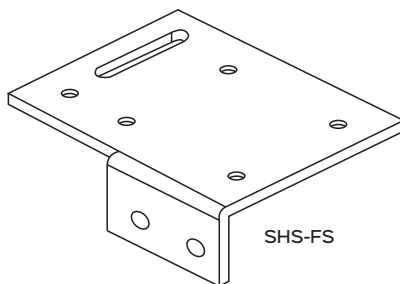

SHSJP495

DESK MOUNTED SCREEN CLAMP

Specifications :

Height	66mm
Width	80mm
Depth	44mm

Finish Options :

Features :

- Use when attaching a screen on a desk and drill holes where undesired
- Screens mounted using this clamp will sit above desk tops
- Better suited to desks with cable entry holes due to the above
- Suits desk thickness up to 26mm
- Comes with 6mm x 40mm Bolts
- Comes as set of 2

SHS-CL

SCREEN FIXING PLATE FOR SINGLE DESKS

Specifications :

Height	40mm
Width	122mm
Depth	100mm

Finish Options :

Features :

- Use to fix screens to desks, drill holes required on bottom of desk
- Screens mounted using this clamp will sit flush with desk top
- Better suited to tops with scalloped edge
- Suits desk thickness up to 26mm
- Comes with 6mm x 40mm Bolts
- Comes as set of 2

SHS-FS

SCREEN FIXING PLATE FOR BACK TO BACK DESKS

Specifications :

Height	40mm
Width	100mm
Depth	70mm

Finish Options :

Features :

- Use to fix screens to back to back desk configurations
- Clamp for SHS Desk Mounted Screens
- Suits desk thickness up to 26mm
- Comes with 6mm x 40mm Bolts
- Comes as set of 2