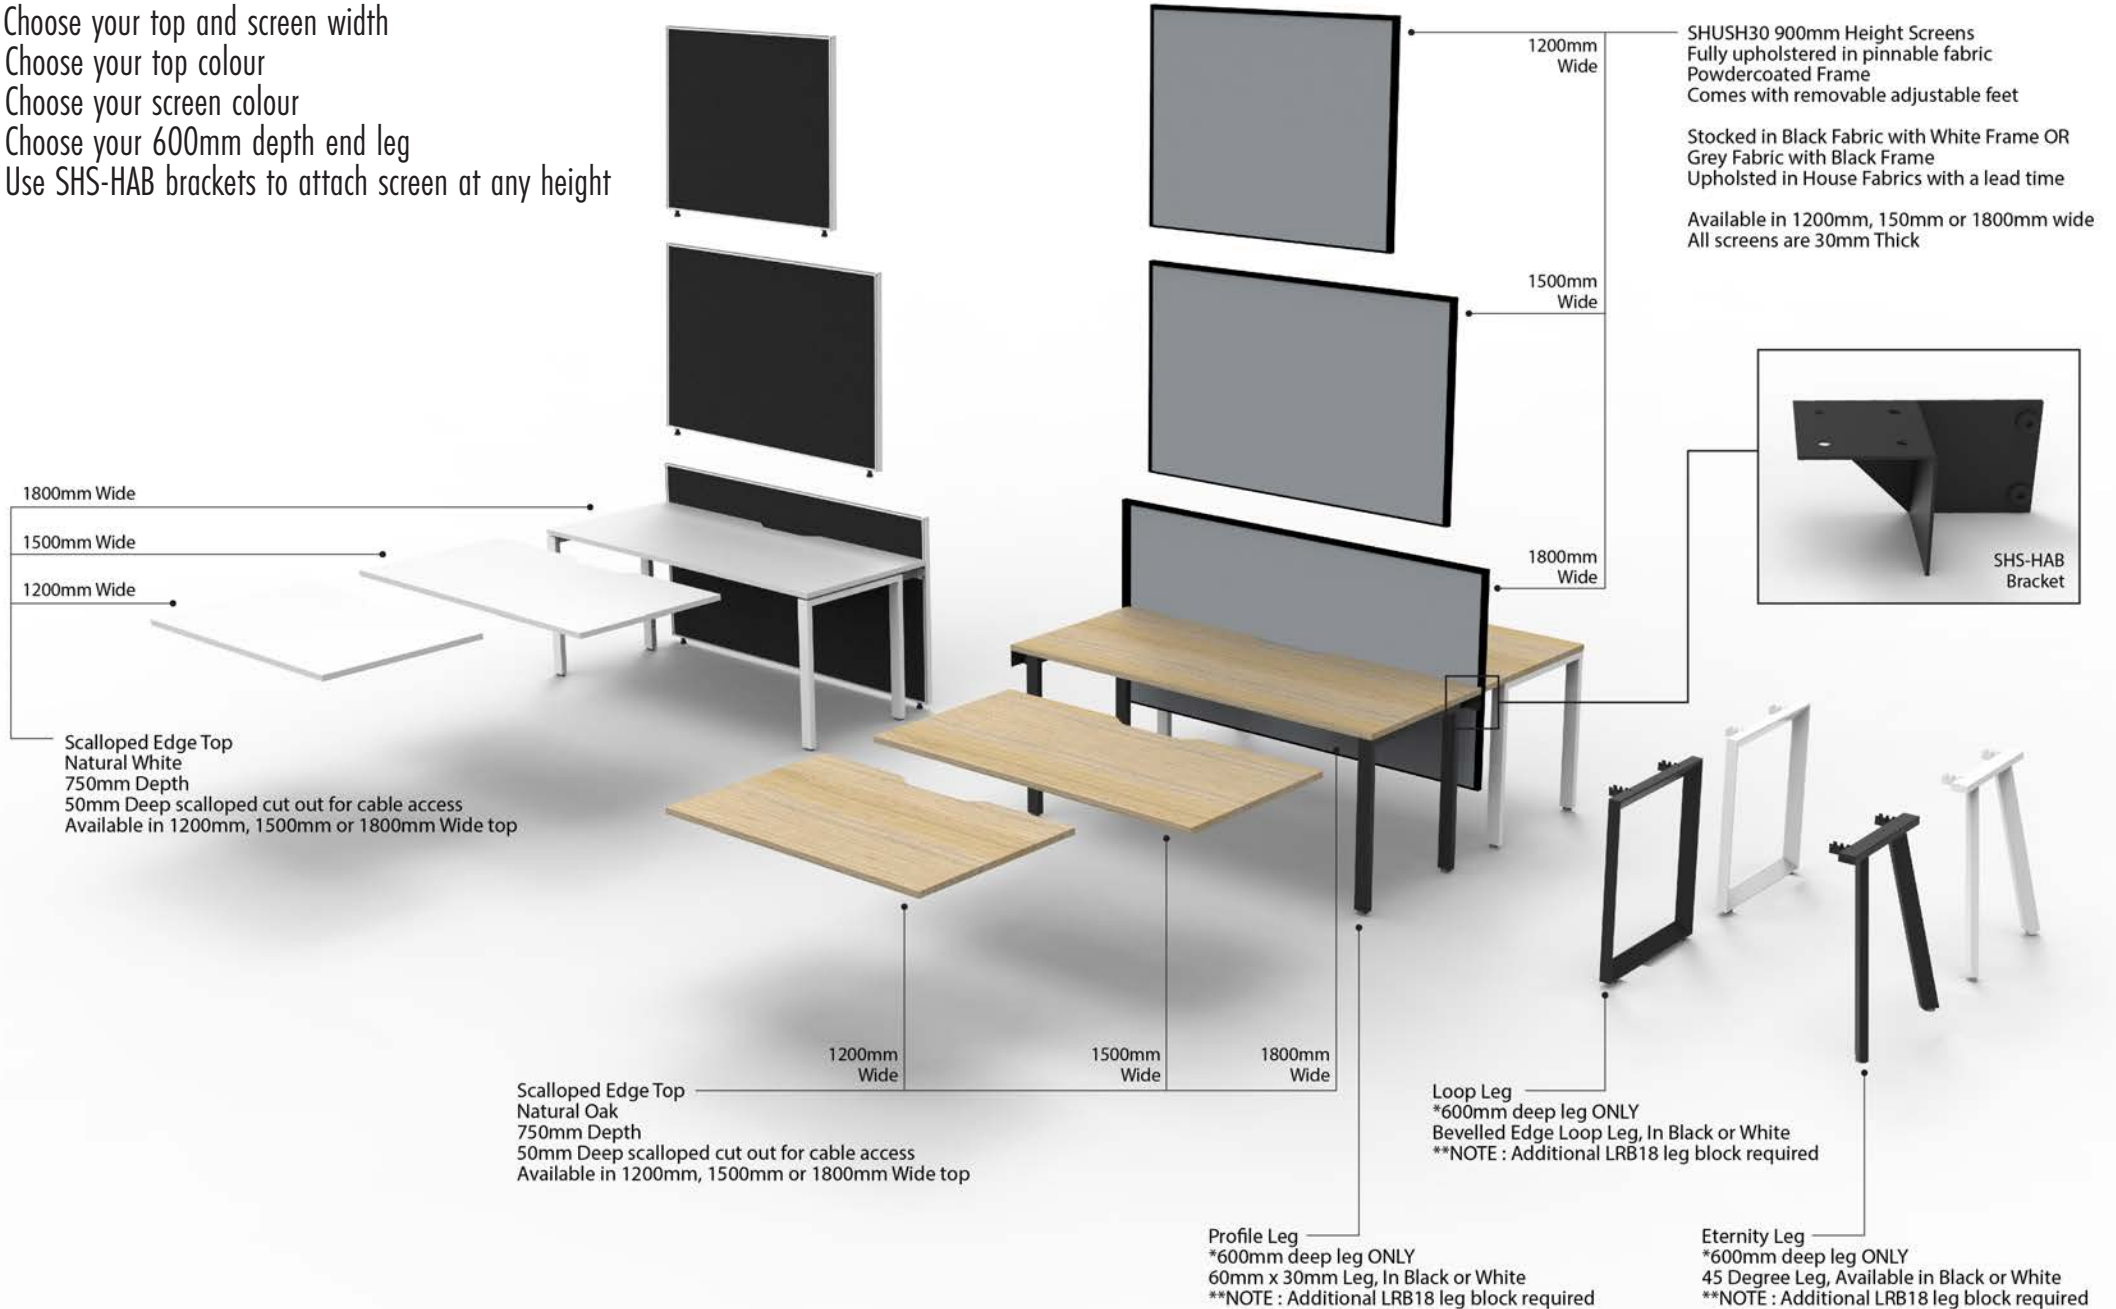

Finish Options :

SHS-LB

SHS-TB

SHUSH30 900mm HEIGHT SCREENS

The 900mm Height SHUSH30+ can be used with 600mm depth Infinity and Eternity leg desks as both a screen and modesty panel.

Using a pair of SHS-HAB brackets, the 900mm height screens can be mounted at any height of your choice for dual purpose.

*Shown as a floor based screen with 600mm deep Profile legs

SHS-HAB BRACKETS

Specifications :

Height	70mm
Width	138mm
Depth	72mm

Finish Options :

	Black Powdercoat
	White Powdercoat

Features :

- Used to fit a 900mm H SHUSH30+ screen to a fixed height desk
- Can be fixed at any height on a desk
- Functions as a screen and a modesty panel
- Recommended for use with 600mm deep Infinity and Eternity legs
- Brackets for screen only. *Does not include screens, clamps or fixings*
- 900mm Height screens also used on Boost+ with additional fixing arms. See Boost+ Range for more information.
- Comes as a set of 2 - 1 x Right, 1 x Left

SHUSH30 900mm HEIGHT SCREENS

Use as a modesty panel, dividing screen or both

1. Choose your top and screen width
2. Choose your top colour
3. Choose your screen colour
4. Choose your 600mm depth end leg
5. Use SHS-HAB brackets to attach screen at any height

Scalloped Edge Top.
50mm Deep scalloped cut out for cable access.
Available in 1200mm, 1500mm or 1800mm Wide top with 750mm Depth.
Available in Natural Oak or Natural White.
**NOTE: Additional SCDESK brackets required to attach tops to screens