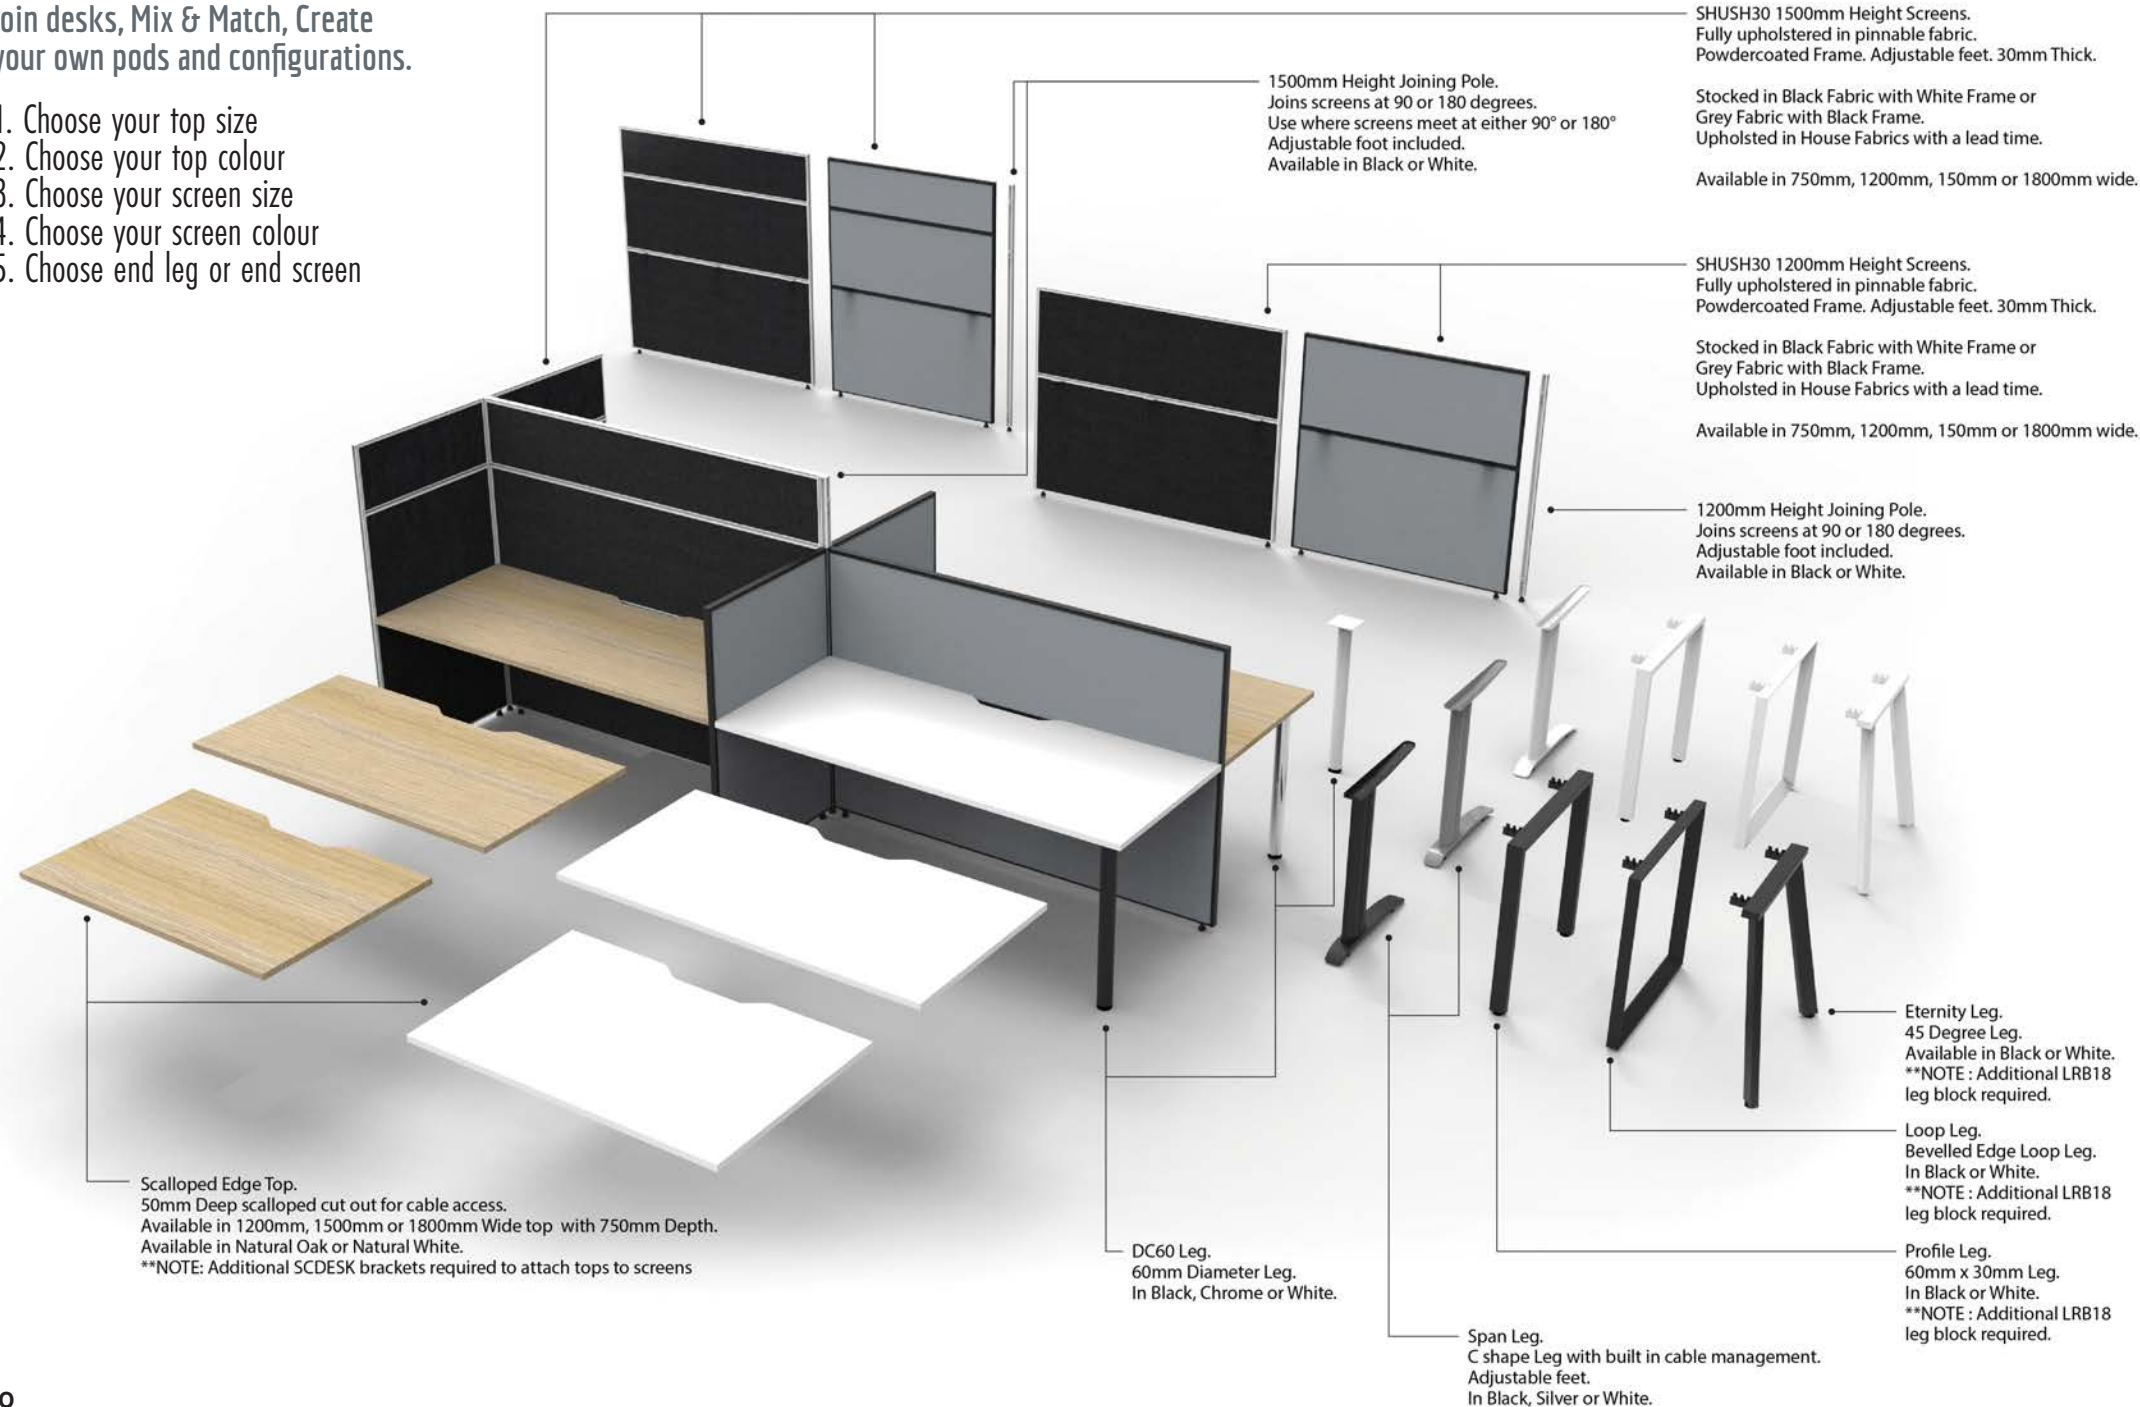

*Shown as a floor based screen with 600mm deep Profile legs

SHS-HAB BRACKETS

Specifications :

Height	70mm
Width	138mm
Depth	72mm

Finish Options :

	Black Powdercoat
	White Powdercoat

Features :

- Used to fit a 900mm H SHUSH30+ screen to a fixed height desk
- Can be fixed at any height on a desk
- Functions as a screen and a modesty panel
- Recommended for use with 600mm deep Infinity and Eternity legs
- Brackets for screen only. *Does not include screens, clamps or fixings*
- 900mm Height screens also used on Boost+ with additional fixing arms. See Boost+ Range for more information.
- Comes as a set of 2 - 1 x Right, 1 x Left

SHUSH30 900mm HEIGHT SCREENS

Use as a modesty panel, dividing screen or both

1. Choose your top and screen width
2. Choose your top colour
3. Choose your screen colour
4. Choose your 600mm depth end leg
5. Use SHS-HAB brackets to attach screen at any height

SHUSH30 FULL HEIGHT DESKING SYSTEM

Join desks, Mix & Match, Create your own pods and configurations.

1. Choose your top size
2. Choose your top colour
3. Choose your screen size
4. Choose your screen colour
5. Choose end leg or end screen

Scalloped Edge Top.
50mm Deep scalloped cut out for cable access.
Available in 1200mm, 1500mm or 1800mm Wide top with 750mm Depth.
Available in Natural Oak or Natural White.
**NOTE: Additional SCDESK brackets required to attach tops to screens