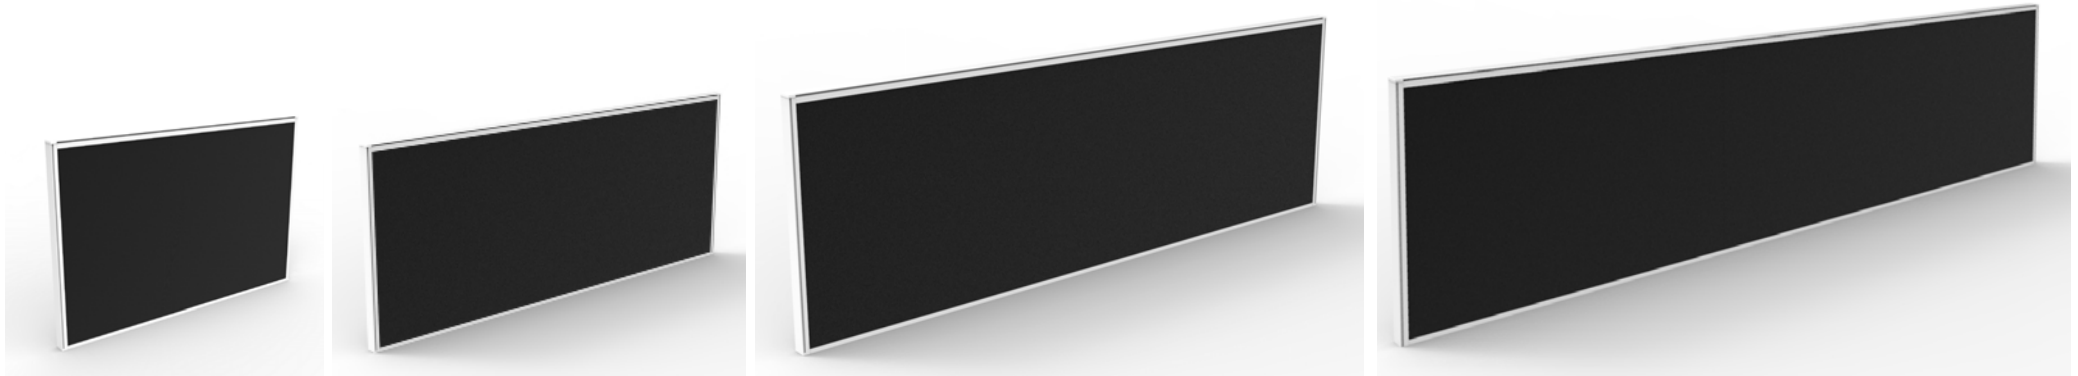

SHUSH30 DESK MOUNTED SCREENS

The 495mm height SHUSH30+ can be used as desk mounted screens on most workstations.

SHS DESK MOUNTED SCREEN

Dimensions :

Width Options	SHS754 - 750mm
	SHS1204 - 1200mm
	SHS1504 - 1500mm
	SHS1804 - 1800mm
Height	495mm
Thickness	30mm

Features :

- Pinnable full fabric screen
- Attaches to most workstations using various fixings
- Upholster in our range of House Fabrics for more options
- Available in 3 sizes and a return screen
- Provides privacy
- *Requires additional Fixings*
- Also used on Deluxe Infinity and Eternity ranges

Finish Options :