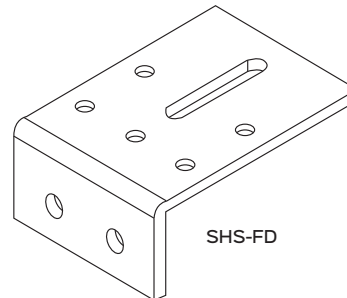

SHS-CL

SCREEN FIXING PLATE FOR SINGLE DESKS

Specifications :

Height	40mm
Width	122mm
Depth	100mm

Finish Options :

Features :

- Use to fix screens to desks, drill holes required on bottom of desk
- Screens mounted using this clamp will sit flush with desk top
- Better suited to tops with scalloped edge
- Suits desk thickness up to 26mm
- Comes with 6mm x 40mm Bolts
- Comes as set of 2

SHS-FS

SCREEN FIXING PLATE FOR BACK TO BACK DESKS

Specifications :

Height	40mm
Width	100mm
Depth	70mm

Finish Options :

Features :

- Use to fix screens to back to back desk configurations
- Clamp for SHS Desk Mounted Screens
- Suits desk thickness up to 26mm
- Comes with 6mm x 40mm Bolts
- Comes as set of 2

SHS-FD

SCREEN FIXING PLATE FOR 750mm W RETURN SCREENS

Specifications :

SHS-LB	Use for desk mounted return screens on single desks
SHS-TB	Use for desk mounted return screens between 2 desks

Features :

- 120mm W x 50mm D x 5mm H
- Single Screw Plate Only, not sold in pairs
- Comes with 6mm x 40mm bolt and self tapping wood screws