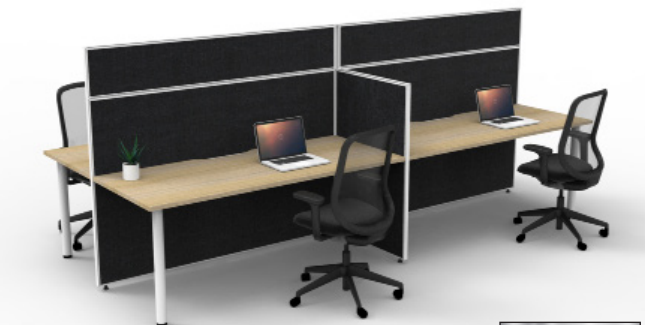

*Pictured with White DC-60 end legs

Available in Chrome