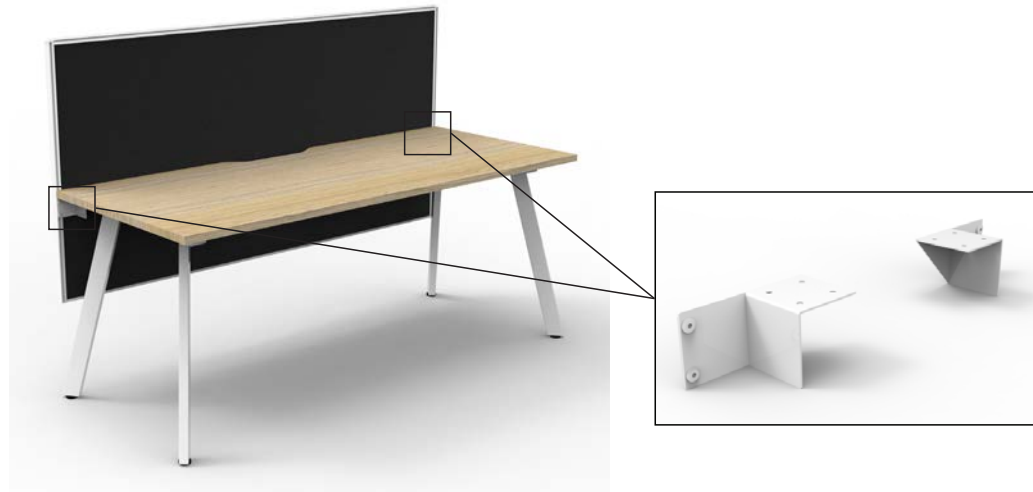

*Shown as a floor based screen with 600mm deep Profile legs

SHS-HAB BRACKETS

Specifications :

Height	70mm
Width	138mm
Depth	72mm

Finish Options :

	Black Powdercoat
	White Powdercoat

Features :

- Used to fit a 900mm H SHUSH30+ screen to a fixed height desk
- Can be fixed at any height on a desk
- Functions as a screen and a modesty panel
- Recommended for use with 600mm deep Infinity and Eternity legs
- Brackets for screen only. *Does not include screens, clamps or fixings*
- 900mm Height screens also used on Boost+ with additional fixing arms. See Boost+ Range for more information.
- Comes as a set of 2 - 1 x Right, 1 x Left