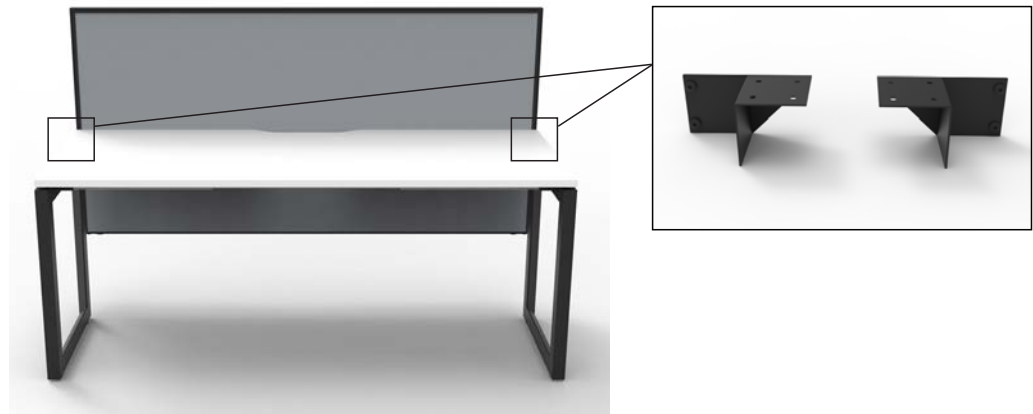

*Shown as a floor based screen with 600mm deep Profile legs

SHS-HAB BRACKETS

Specifications :

Height	70mm
Width	138mm
Depth	72mm

Finish Options :

	Black Powdercoat
	White Powdercoat

Features :

- Used to fit a 900mm H SHUSH30+ screen to a fixed height desk
- Can be fixed at any height on a desk
- Functions as a screen and a modesty panel
- Recommended for use with 600mm deep Infinity and Eternity legs
- Brackets for screen only. *Does not include screens, clamps or fixings*
- 900mm Height screens also used on Boost+ with additional fixing arms. See Boost+ Range for more information.
- Comes as a set of 2 - 1 x Right, 1 x Left