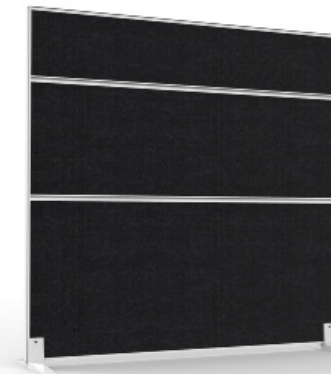

*Pictured with Black SPLEG end legs

Available in Silver

*Pictured with White Profile end legs

*Pictured with White DC-60 end legs

Available in Chrome

*Pictured with White Loop end legs

*Pictured with White Free Standing Feet