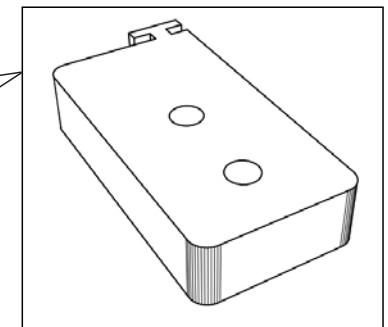

SHUSH30 FULL HEIGHT SCREENS WITH HEIGHT ADJUSTABLE

The new full height SHUSH30+ can be used with height adjustable workstations by attaching a small glide.

The BR-SLIBR Nylon glide brackets can be screwed into workstation tops and fitted to the screen extrusions, this allows smooth adjustment of the workstation while holding the screen steadily in place.

B2-SLIBR BRACKETS

Specifications :

Height	50mm
Width	25mm
Depth	8mm

Features :

- Use for 1200mm and 1500mm full height SHUSH30+ screens, with height adjustable workstations such as BOOST+
- Holds the screen sturdy when adjusting height on workstations
- Brackets for screen only. *Does not include screens, clamps or fixings
- Includes Nylon brackets. Comes as a set of 2; 1 x Right, 1 x Left

Finish :

*Pictured Top of Right bracket

*Pictured Bottom of Right bracket

SHUSH30 DESK MOUNTED SCREENS

The 495mm height SHUSH30+ can be used as desk mounted screens on most workstations.

SHS DESK MOUNTED SCREEN