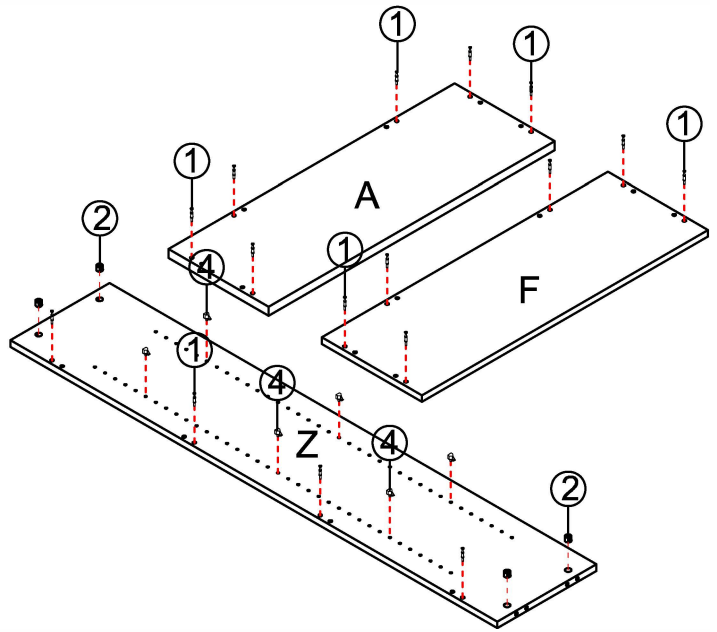

# ASSEMBLY INSTRUCTIONS

SPBC18

**rapidline**  
FURNITURE FOR TODAY  
2011-8-25

pin 8x36	1	20PCS
CAM	2	20PCS
Cam Cover	3	20PCS
Bot Minifix	4	12PCS
CUSHIOA 25Hx φ52	5	4PCS
Screw 4x30	6	4PCS