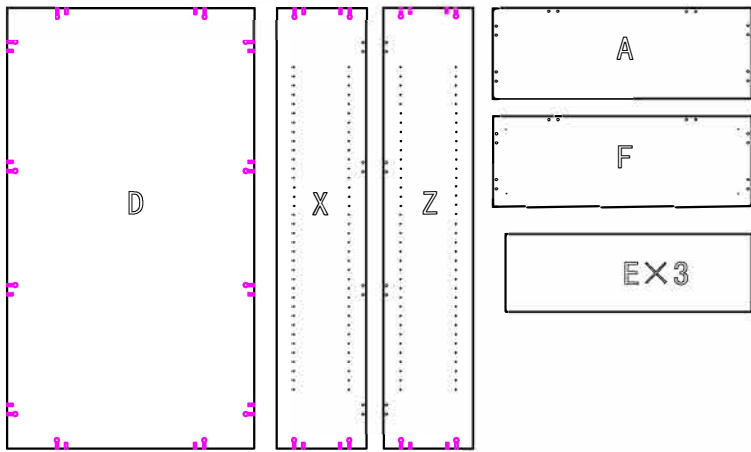

# ASSEMBLY INSTRUCTIONS

SPBC18

**rapidline**  
FURNITURE FOR TODAY  
2011-8-25

pin 8x36	1	20PCS
CAM	2	20PCS
Cam Cover	3	20PCS
Bot Minifix	4	12PCS
CUSHIOA 25Hx φ52	5	4PCS
Screw 4x30	6	4PCS