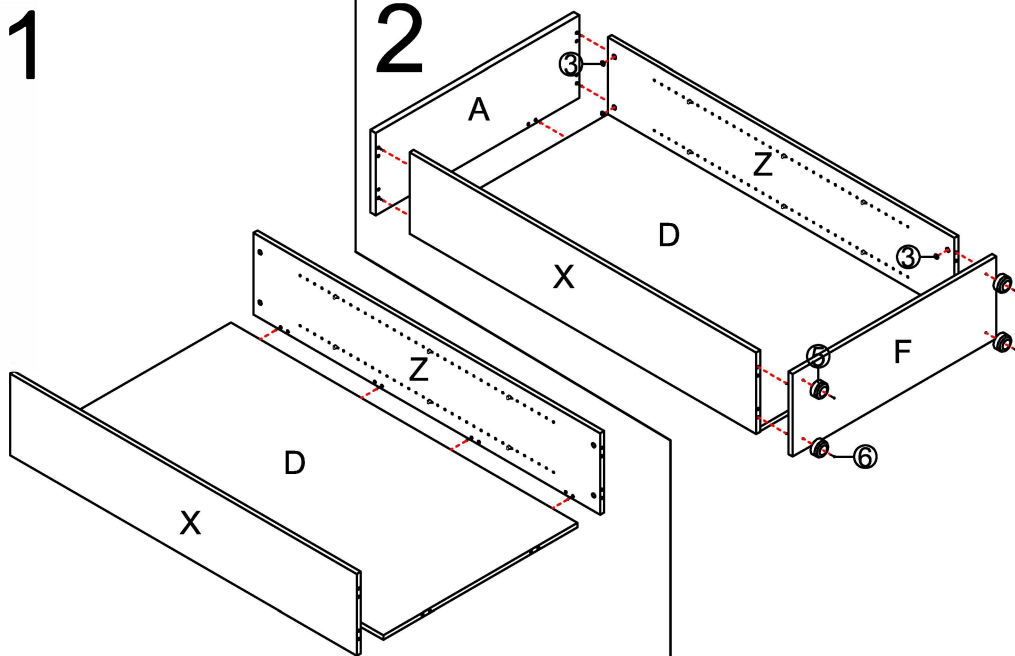

# ASSEMBLY INSTRUCTIONS

SPBC18

**rapidline**  
FURNITURE FOR TODAY  
2011-8-25

pin 8x36	1	20PCS
CAM	2	20PCS
Cam Cover	3	20PCS
Bot Minifix	4	12PCS
CUSHIOA 25Hx φ52	5	4PCS
Screw 4x30	6	4PCS