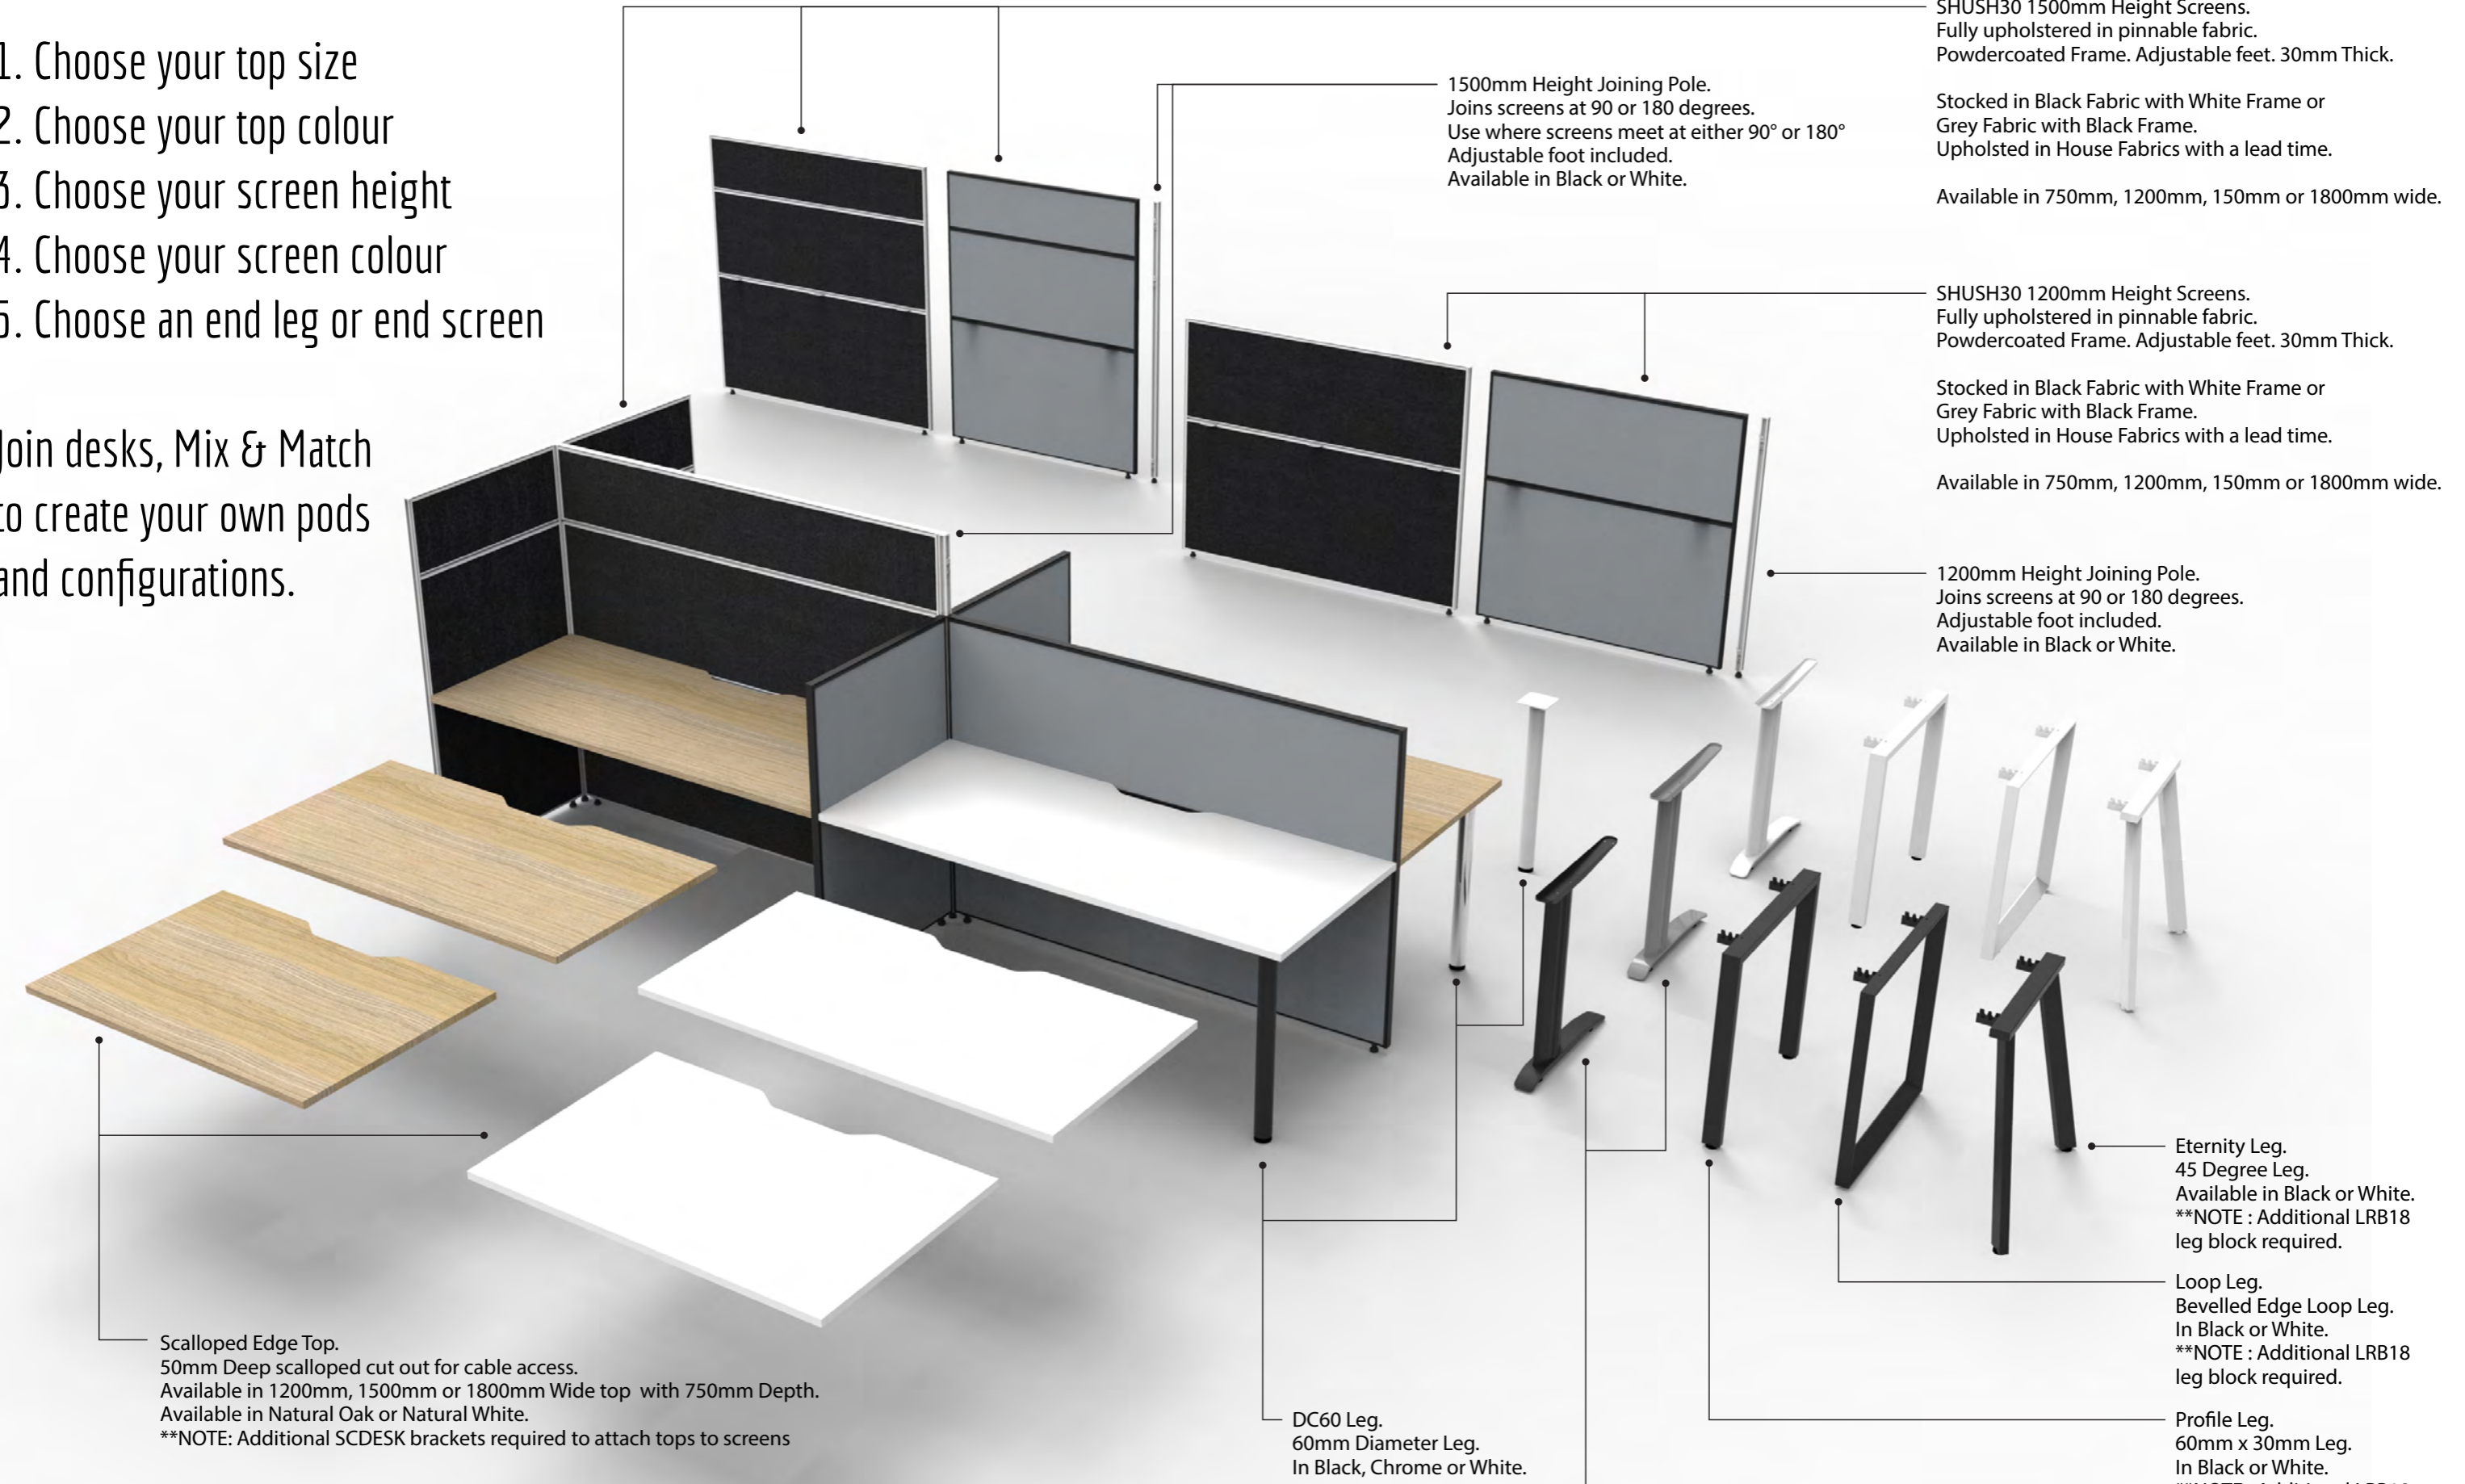

# SHUSH30 SYSTEM

1. Choose your top size
2. Choose your top colour
3. Choose your screen height
4. Choose your screen colour
5. Choose an end leg or end screen

Join desks, Mix & Match to create your own pods and configurations.

Scalloped Edge Top.  
50mm Deep scalloped cut out for cable access.  
Available in 1200mm, 1500mm or 1800mm Wide top with 750mm Depth.  
Available in Natural Oak or Natural White.  
\*\*NOTE: Additional SCDESK brackets required to attach tops to screens

1500mm Height Joining Pole.  
Joins screens at 90 or 180 degrees.  
Use where screens meet at either 90° or 180°  
Adjustable foot included.  
Available in Black or White.

SHUSH30 1500mm Height Screens.  
Fully upholstered in pinnable fabric.  
Powdercoated Frame. Adjustable feet. 30mm Thick.

# SHUSH30 SYSTEM

1. Choose your corner top size
2. Choose your top colour
3. Choose your screen height
4. Choose your screen colour
5. Choose an end leg or end screen

Join desks, Mix & Match to create your own configurations