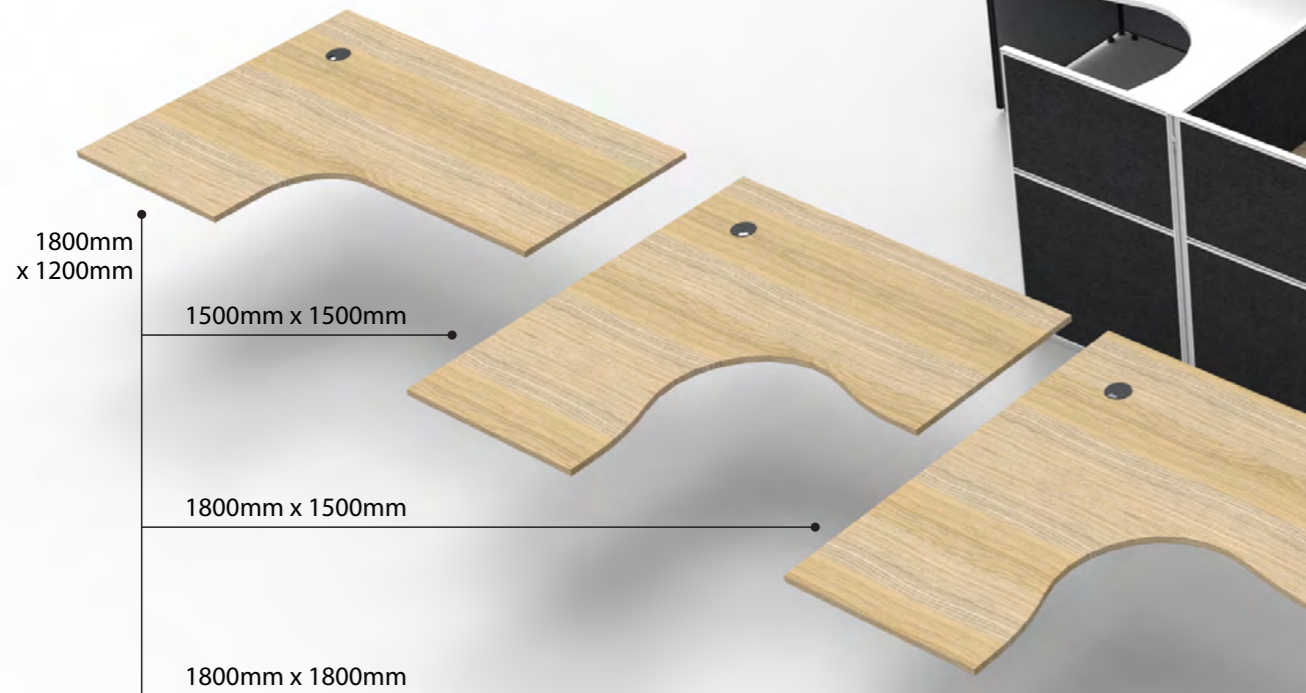

SHUSH30 SYSTEM

1. Choose your corner top size
2. Choose your top colour
3. Choose your screen height
4. Choose your screen colour
5. Choose an end leg or end screen

Join desks, Mix & Match to create your own configurations

SHUSH30 1500mm Height Screens.
Fully upholstered in pinnable fabric.
Powdercoated Frame. Adjustable feet. 30mm Thick.

Stocked in Black Fabric with White Frame or
Grey Fabric with Black Frame.
Upholstered in House Fabrics with a lead time.

Available in 750mm, 1200mm, 1500mm or 1800mm wide.

Joining Pole.
1500mm Height.
Joins screens at 90 or 180 degrees.
Use where 2, 3 or 4 screens meet at 90° or 180°
Adjustable foot included.
Available in Black or White.

SHUSH30 1200mm Height Screens.
Fully upholstered in pinnable fabric.
Powdercoated Frame. Adjustable feet. 30mm Thick.

Stocked in Black Fabric with White Frame or
Grey Fabric with Black Frame.
Upholstered in House Fabrics with a lead time.

Available in 750mm, 1200mm, 150mm or 1800mm wide.

One piece corner top.
Single cable access hole.
Available in 1800mm x 1800mm, 1800mm x 1500mm, 1800mm x 1200mm or 1500mm x 1500mm.
Available in Natural Oak or Natural White.
**NOTE : Additional SCDESK brackets required to attach tops to screens

DC60 Leg.
60mm Diameter Leg.
In Black, Chrome or White.

Span Leg.
C shape Leg with built in cable management.
Adjustable feet.
In Black, Silver or White.

Joining Pole.
1200mm Height.
Joins screens at 90 or 180 degrees.
Use where 2, 3 or 4 screens meet at 90° or 180°
Adjustable foot included.
Available in Black or White.

Eternity Leg.
45 Degree Leg.
Available in Black or White.
**NOTE : Additional LRB18 leg block required.

Loop Leg.
Bevelled Edge Loop Leg.
In Black or White.
**NOTE : Additional LRB18 leg block required.

Profile Leg.
60mm x 30mm Leg.
In Black or White.
**NOTE : Additional LRB18 leg block required.