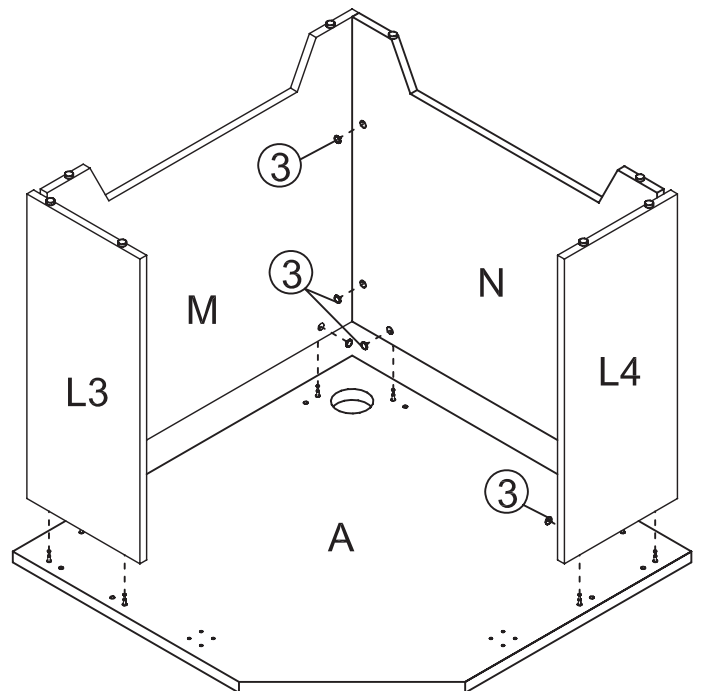

ASSEMBLY INSTRUCTIONS

CCW1875

rapidline
FURNITURE FOR TODAY

pin	6×35
	1
	14PCS
CAM	
	2
	14PCS
Cam Cover	
	3
	14PCS