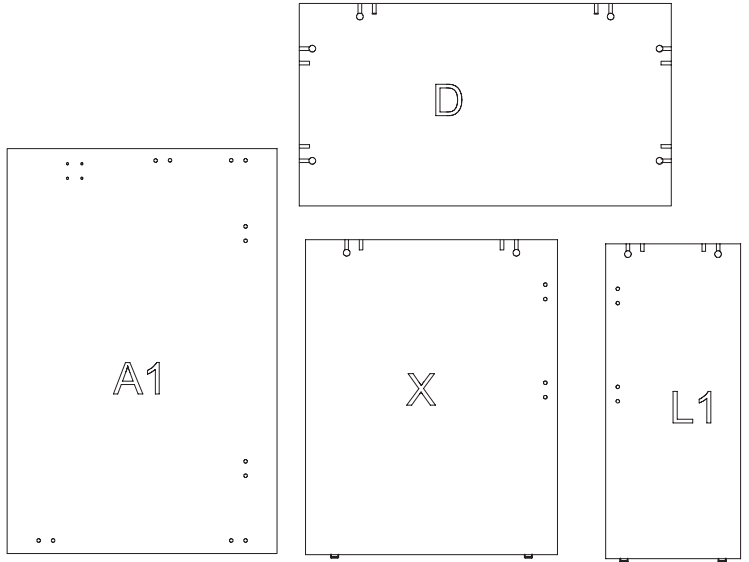

rapidline
FURNITURE FOR TODAY

pin	6×35
	1
	14PCS
CAM	
	2
	14PCS
Cam Cover	
	3
	14PCS
	

ASSEMBLY INSTRUCTIONS

CCW1875

rapidline
FURNITURE FOR TODAY

ASSEMBLY INSTRUCTIONS

CCW1875

rapidline
FURNITURE FOR TODAY