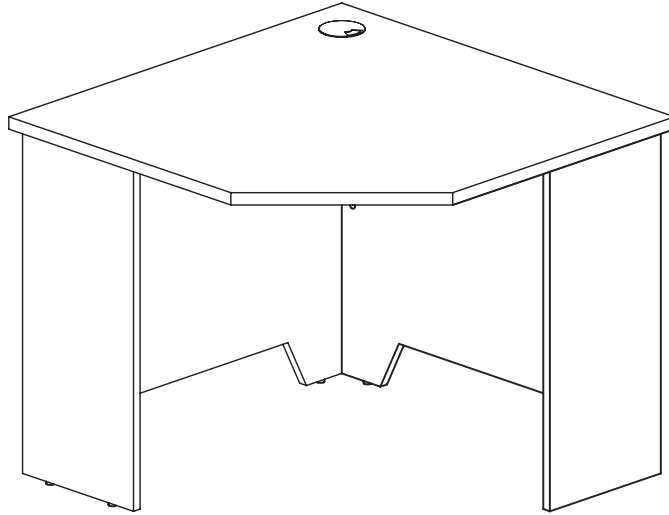

ASSEMBLY INSTRUCTIONS

CCW1875

rapidline
FURNITURE FOR TODAY

pin	6×35
	1
	14PCS
CAM	
	2
	14PCS
Cam Cover	
	3
	14PCS