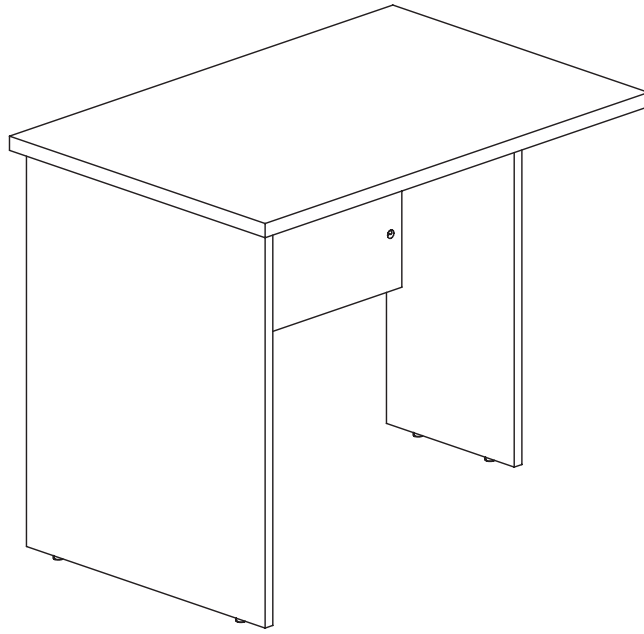

ASSEMBLY INSTRUCTIONS

CCW1875