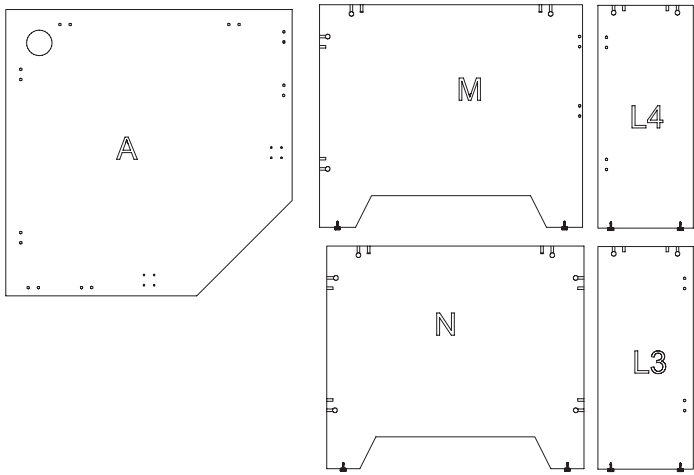

rapidline
FURNITURE FOR TODAY

pin	6×35
	1
	14PCS
CAM	
	2
	14PCS
Cam Cover	
	3
	14PCS
	

ASSEMBLY INSTRUCTIONS

CCW1875

rapidline
FURNITURE FOR TODAY

ASSEMBLY INSTRUCTIONS

CCW1875

rapidline
FURNITURE FOR TODAY