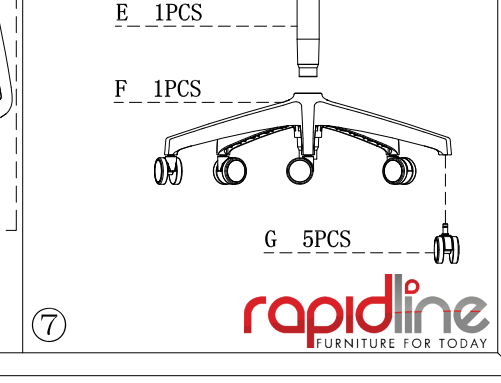

**ARCO CHAIR
ASSEMBLY
INSTRUCTIONS**