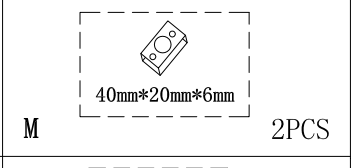

**ARCO CHAIR
ASSEMBLY
INSTRUCTIONS**