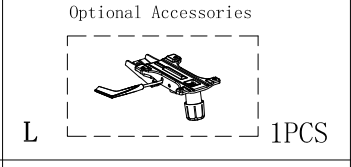

**ARCO CHAIR
ASSEMBLY
INSTRUCTIONS**